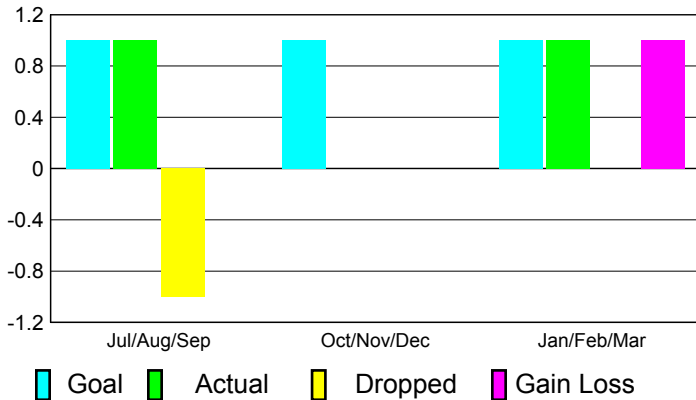

## CLUBS

**Club Results  
2010-2011**

**Clubs  
2009-2010**

Month	New Club Goal	Actual New Clubs	Actual Dropped Clubs	Gain/Loss of Clubs	Gain/Loss of Clubs
Jul/Aug/Sep	1	1	-1	0	0
Oct/Nov/Dec	1	0	0	0	0
Jan/Feb/Mar	1	1	0	1	0
<b>Totals</b>	<b>3</b>	<b>2</b>	<b>-1</b>	<b>1</b>	<b>0</b>

### Club Results 2010-2011

Goal, New, Dropped, Gain/Loss

### Comparison of Club Gain/Loss

Current Year Compared to the Previous Year