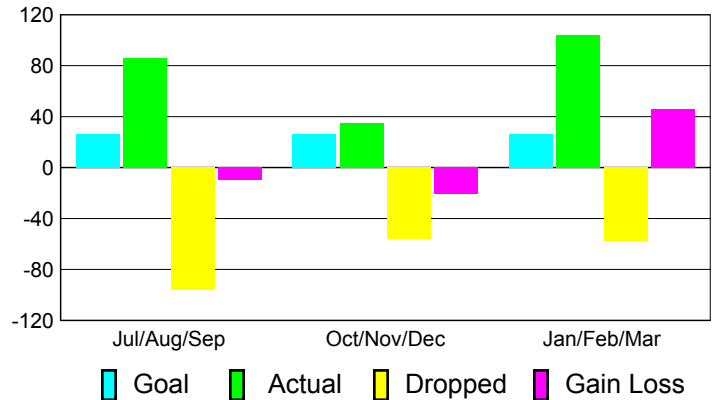

### YTD Status Quo Clubs 2010-2011

Status Quo Clubs Compared to Status Quo Members

## MEMBERSHIP

**Membership Results  
2010-2011**

**Membership  
2009-2010**

Month	Net Memb Goal	Actual New Memb	Actual Dropped Memb	Gain/Loss of Memb	Gain/Loss of Memb
Jul/Aug/Sep	26	86	-96	-10	-3
Oct/Nov/Dec	26	35	-56	-21	18
Jan/Feb/Mar	26	104	-58	46	9
<b>Totals</b>	<b>78</b>	<b>225</b>	<b>-210</b>	<b>15</b>	<b>24</b>

### Membership Results 2010-2011

Goal, New, Dropped, Gain/Loss