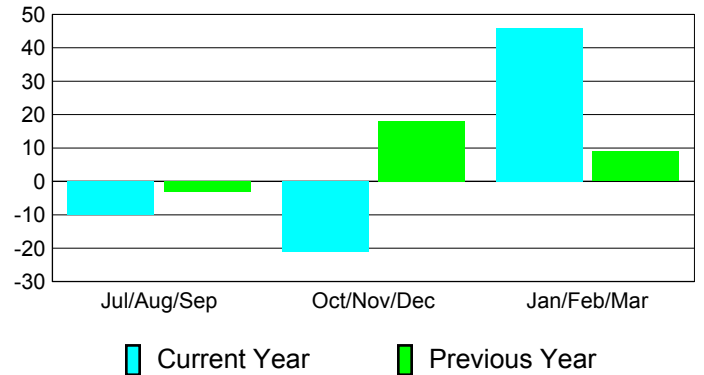

Gender Comparison 2010-2011

Jul/Aug/Sep

Oct/Nov/Dec

Jan/Feb/Mar

Male

Female